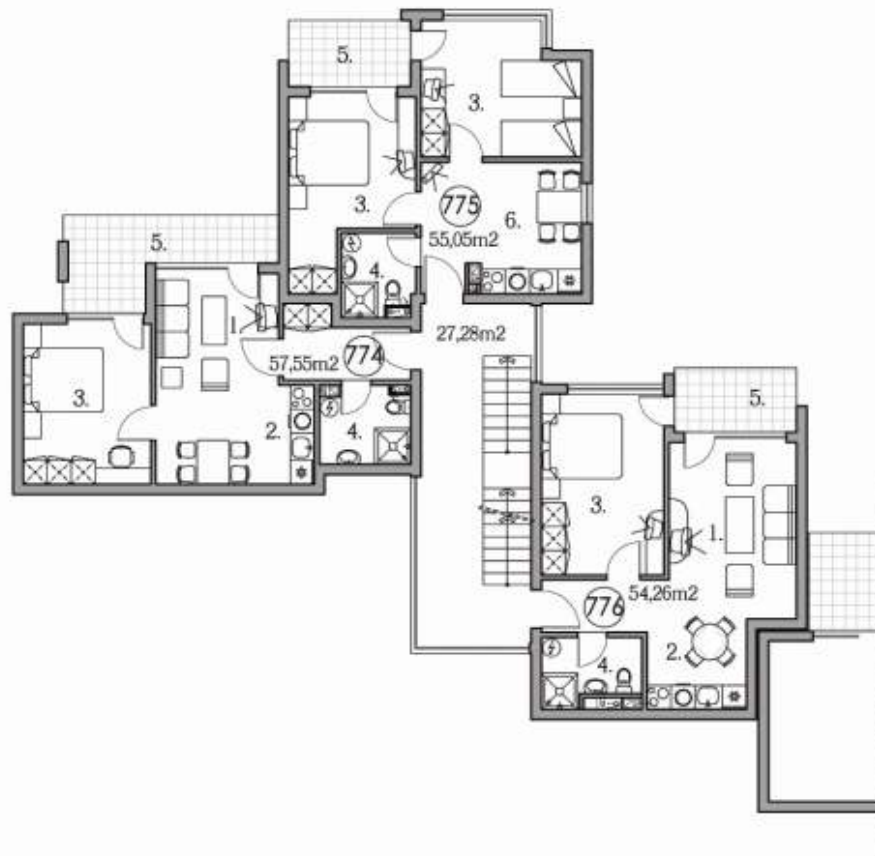

SECOND FLOOR scale 1:150

- 1.Living room
- 2.Kitchen
- 3.Bedroom
- 4.Bathroom
- 5.Terrace
- 6.Dining room with kitchen box

HOLIDAY FORT CLUB - F3