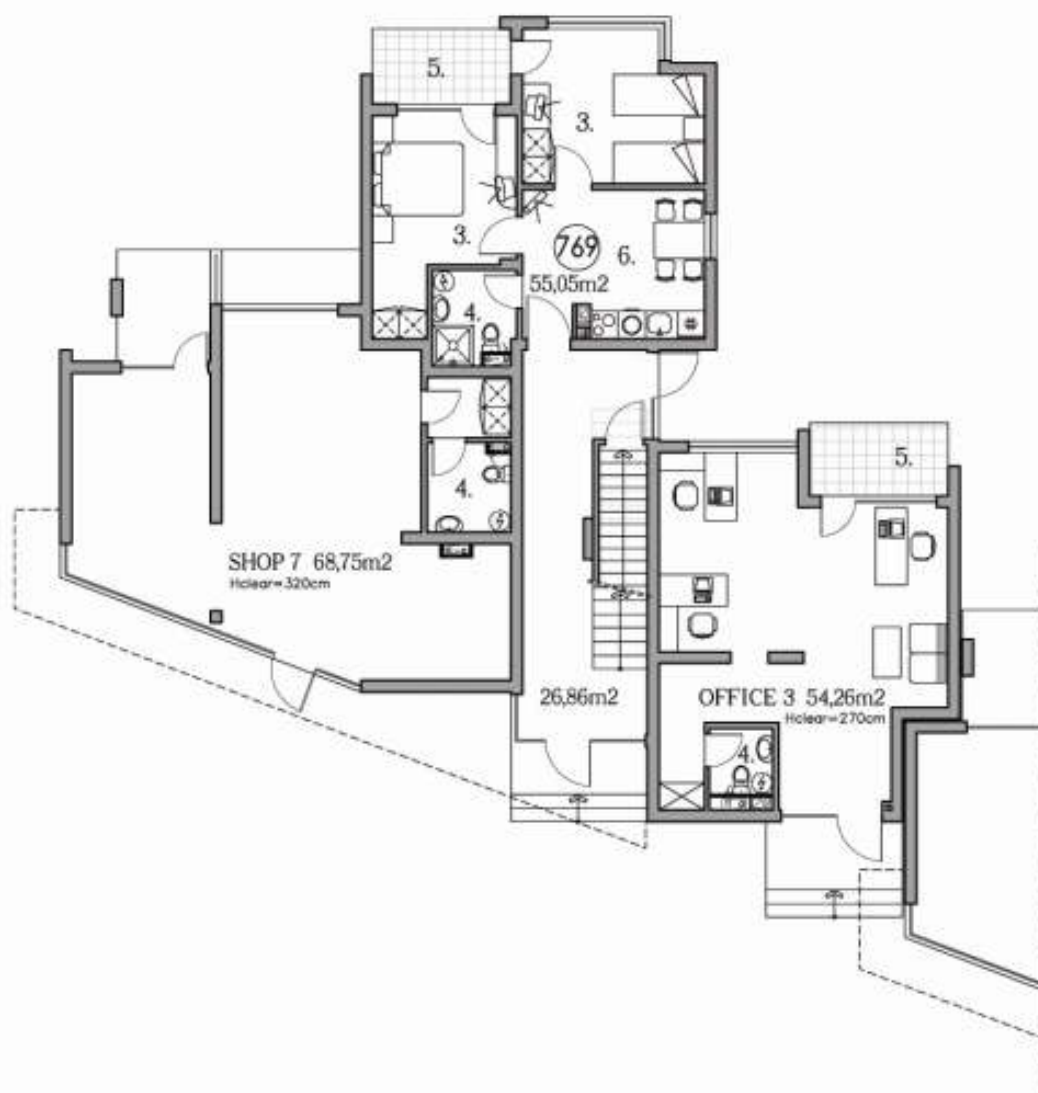

GROUND FLOOR scale 1:150

- 1.Living room
- 2.Kitchen
- 3.Bedroom
- 4.Bathroom
- 5.Terrace
- 6.Dining room with kitchen box

HOLIDAY FORT CLUB - F3