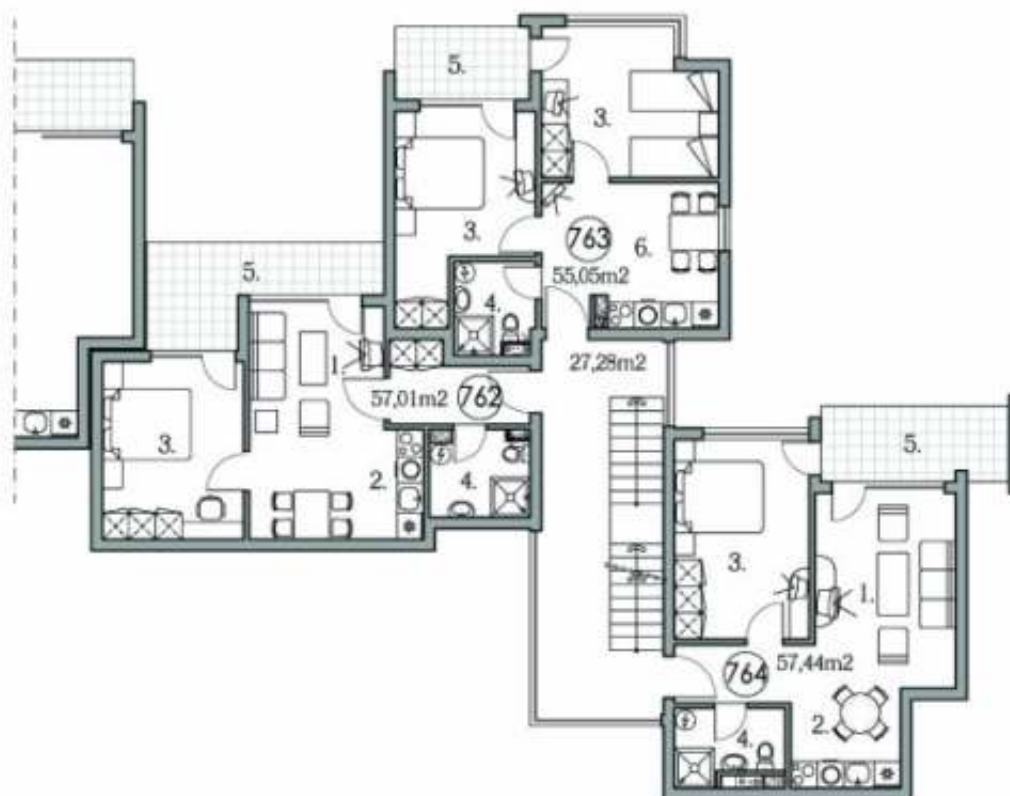

SECOND FLOOR scale 1:150

- 1.Living room
- 2.Kitchen
- 3.Bedroom
- 4.Bathroom
- 5.Terrace
- 6.Dining room with kitchen box

HOLIDAY FORT CLUB - F2