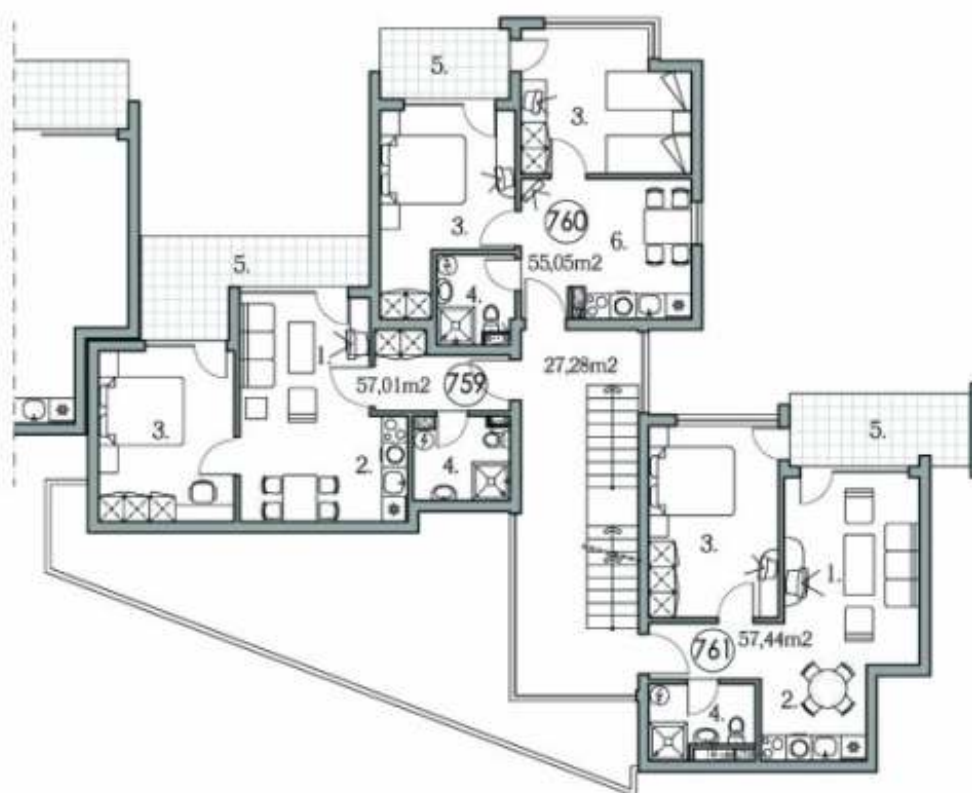

FIRST FLOOR scale 1:150

- 1. Living room
- 2. Kitchen
- 3. Bedroom
- 4. Bathroom
- 5. Terrace
- 6. Dining room with kitchen box

HOLIDAY FORT CLUB - F2