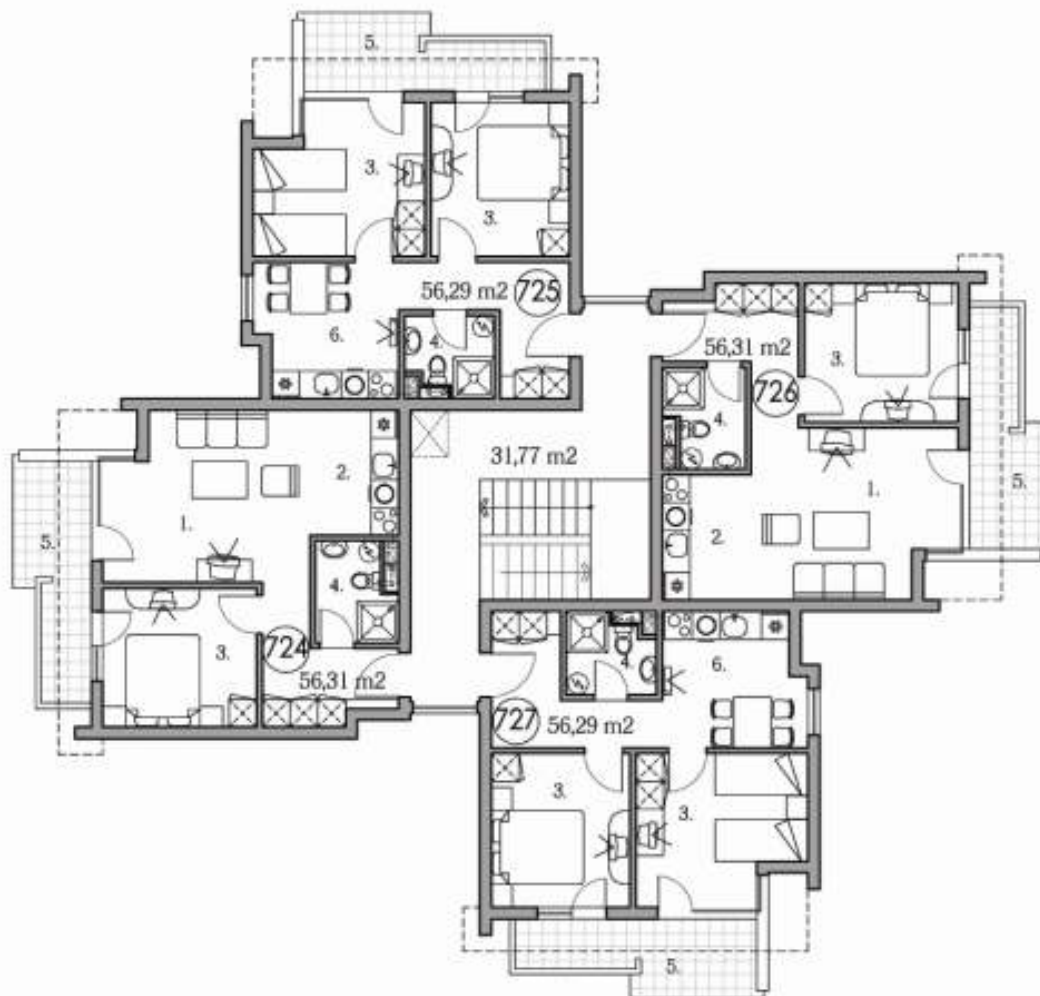

THIRD FLOOR scale 1:150

- 1.Living room
- 2.Kitchen
- 3.Bedroom
- 4.Bathroom
- 5.Terrace
- 6.Dining room with kitchen box

HOLIDAY FORT CLUB - E2