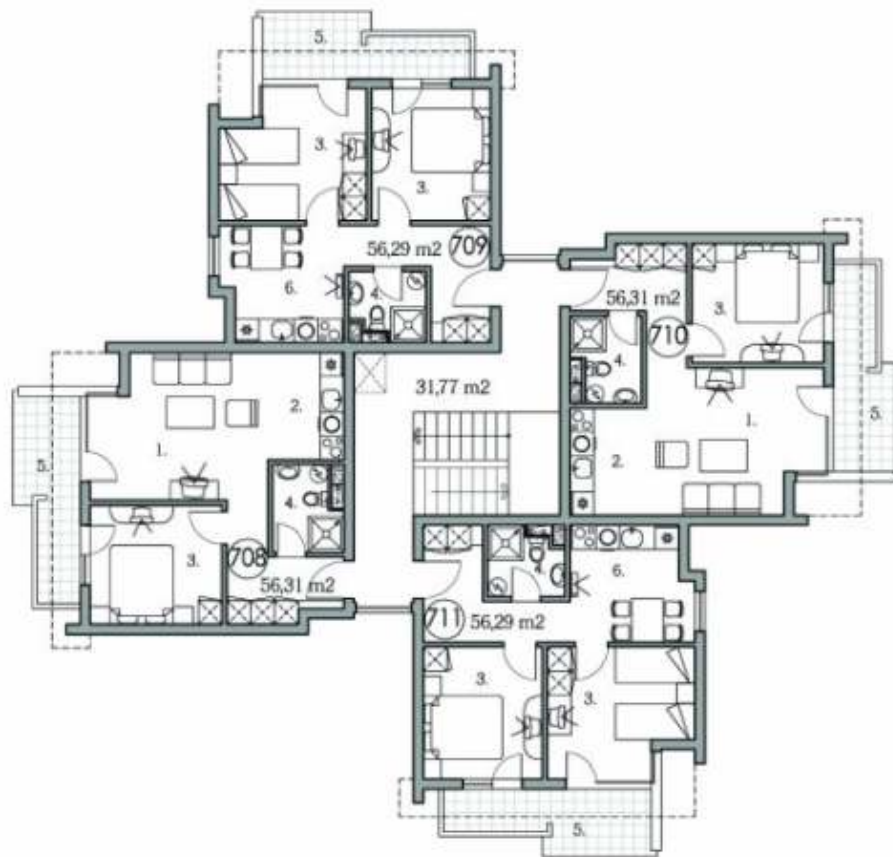

THIRD FLOOR scale 1:150

- 1.Living room
- 2.Kitchen
- 3.Bedroom
- 4.Bathroom
- 5.Terrace
- 6.Dining room with kitchen box

HOLIDAY FORT CLUB - E1