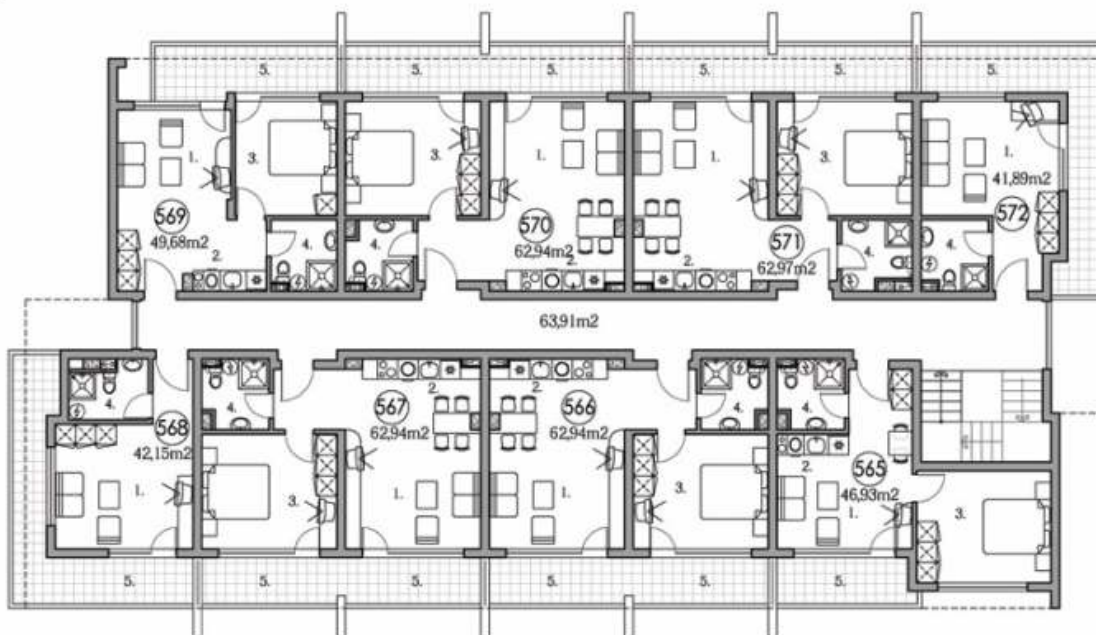

THIRD FLOOR scale 1:150

- 1.Living room
- 2.Kitchen
- 3.Bedroom
- 4.Bathroom
- 5.Terrace

HOLIDAY FORT CLUB - D2