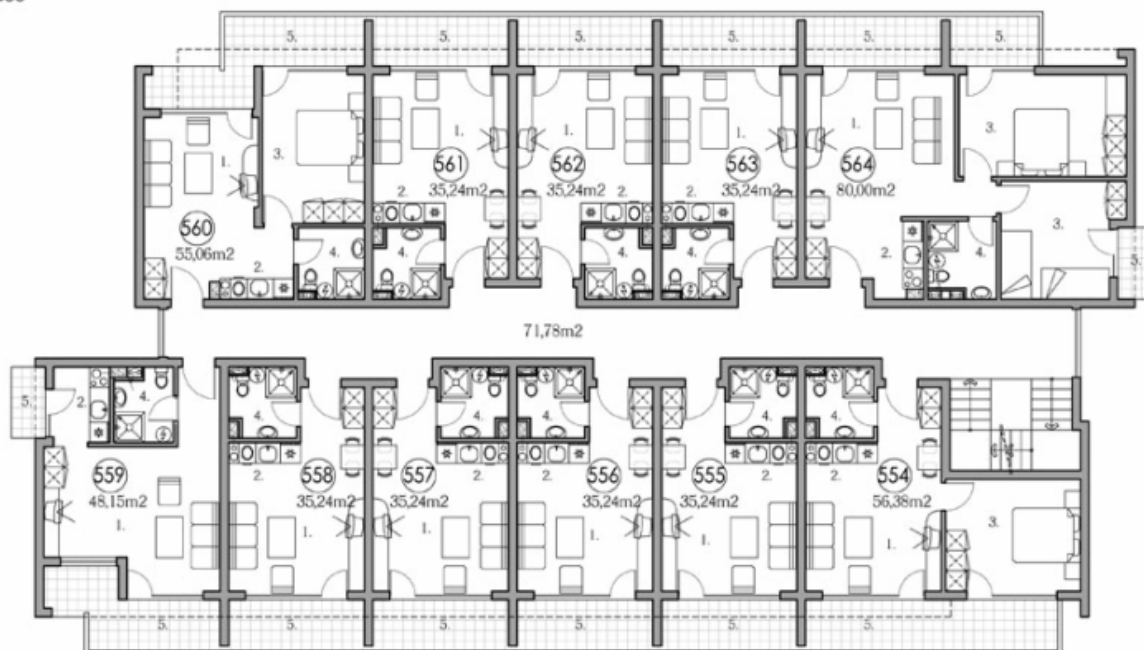

SECOND FLOOR scale 1:150

- 1.Living room
- 2.Kitchen
- 3.Bedroom
- 4.Bathroom
- 5.Terrace

HOLIDAY FORT CLUB - D2