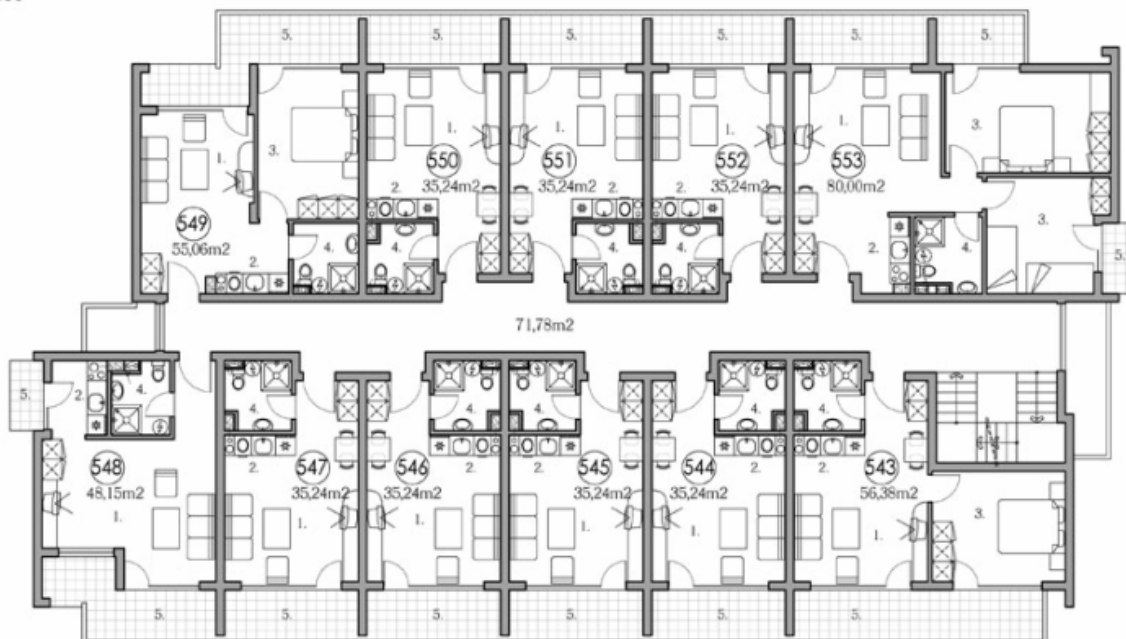

FIRST FLOOR scale 1:150

- 1.Living room
- 2.Kitchen
- 3.Bedroom
- 4.Bathroom
- 5.Terrace

HOLIDAY FORT CLUB - D2