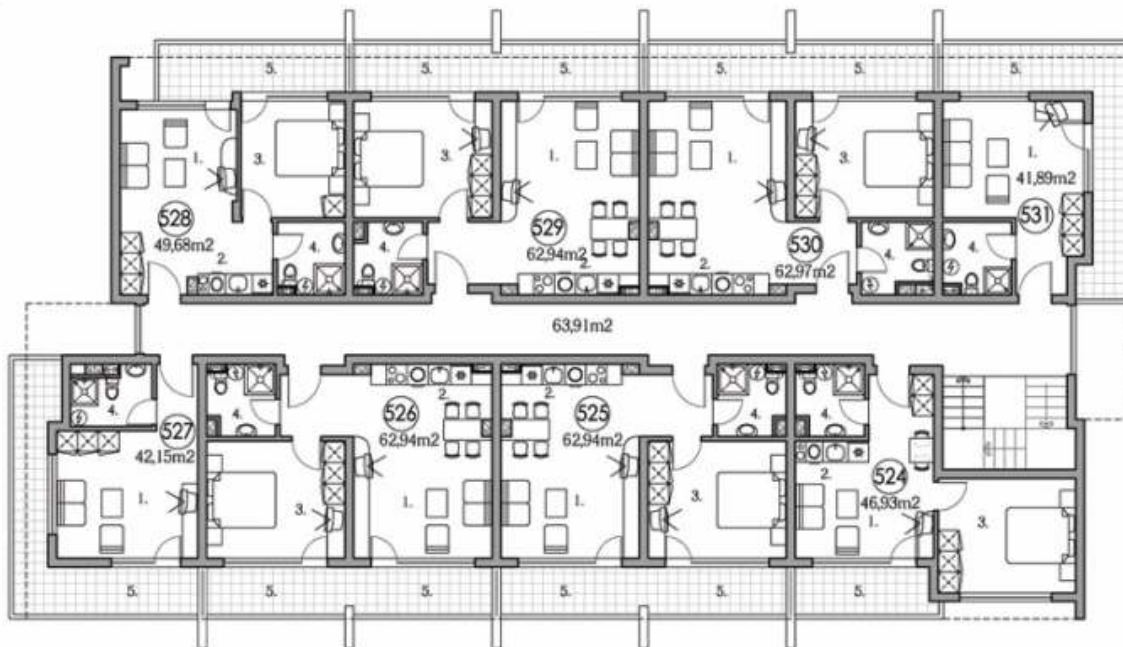

THIRD FLOOR scale 1:150

- 1. Living room
- 2. Kitchen
- 3. Bedroom
- 4. Bathroom
- 5. Terrace

HOLIDAY FORT CLUB - D1