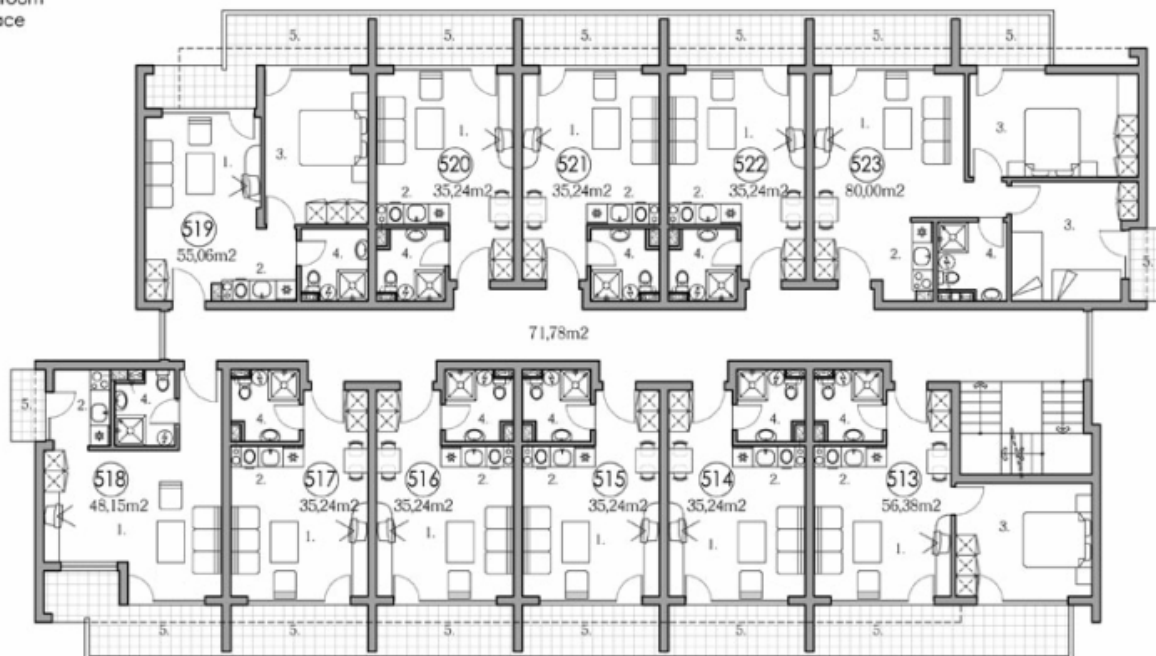

SECOND FLOOR scale 1:150

- 1.Living room
- 2.Kitchen
- 3.Bedroom
- 4.Bathroom
- 5.Terrace

HOLIDAY FORT CLUB - D1