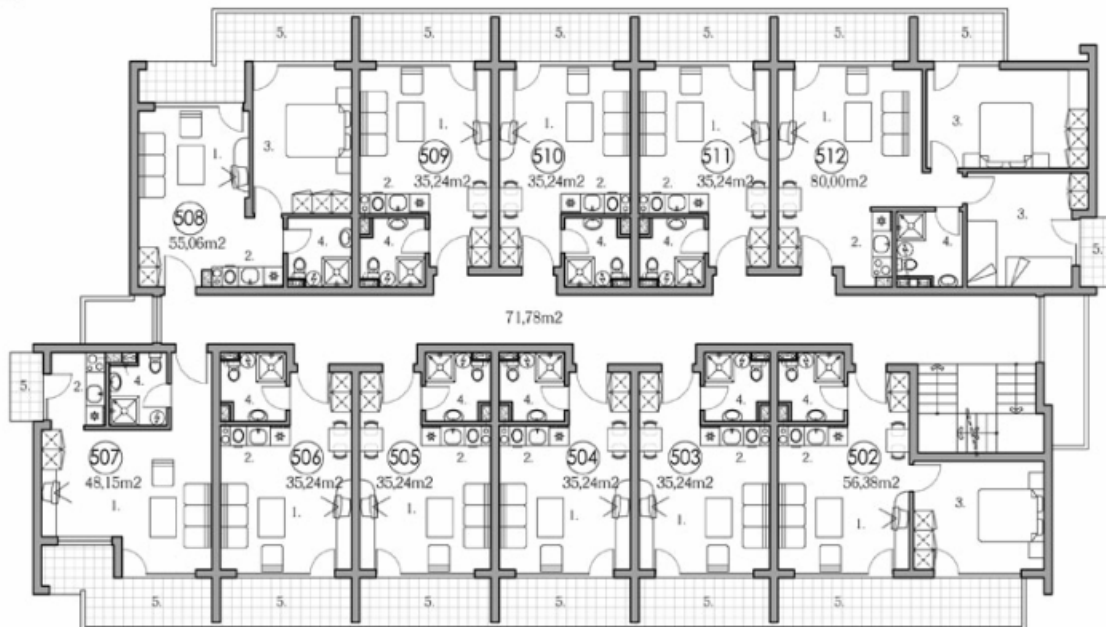

FIRST FLOOR scale 1:150

- 1.Living room
- 2.Kitchen
- 3.Bedroom
- 4.Bathroom
- 5.Terrace

HOLIDAY FORT CLUB - D1