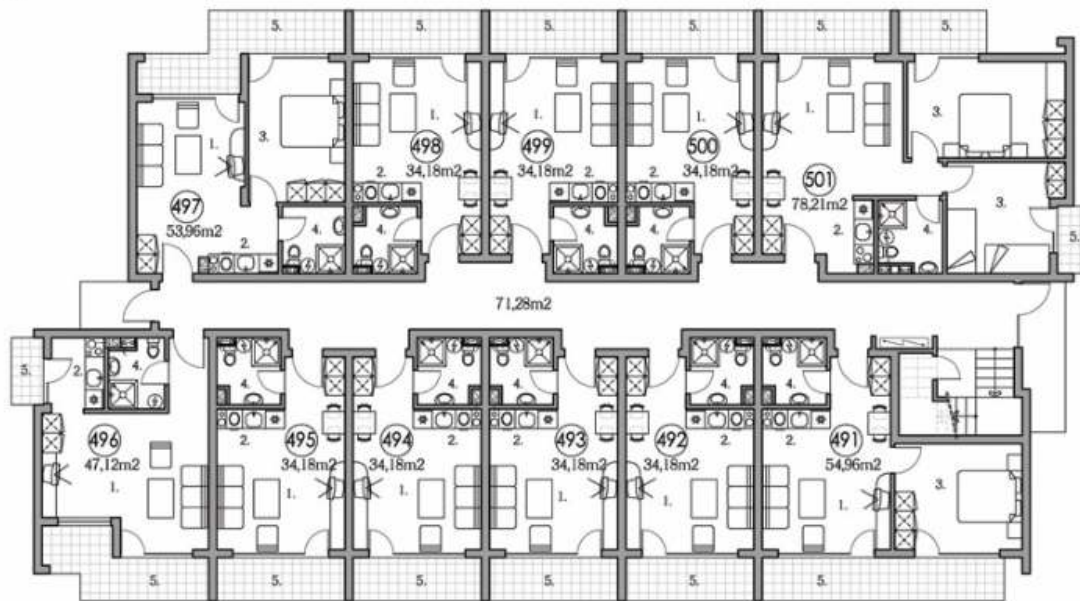

GROUND FLOOR scale 1:150

- 1. Living room
- 2. Kitchen
- 3. Bedroom
- 4. Bathroom
- 5. Terrace

HOLIDAY FORT CLUB - D1