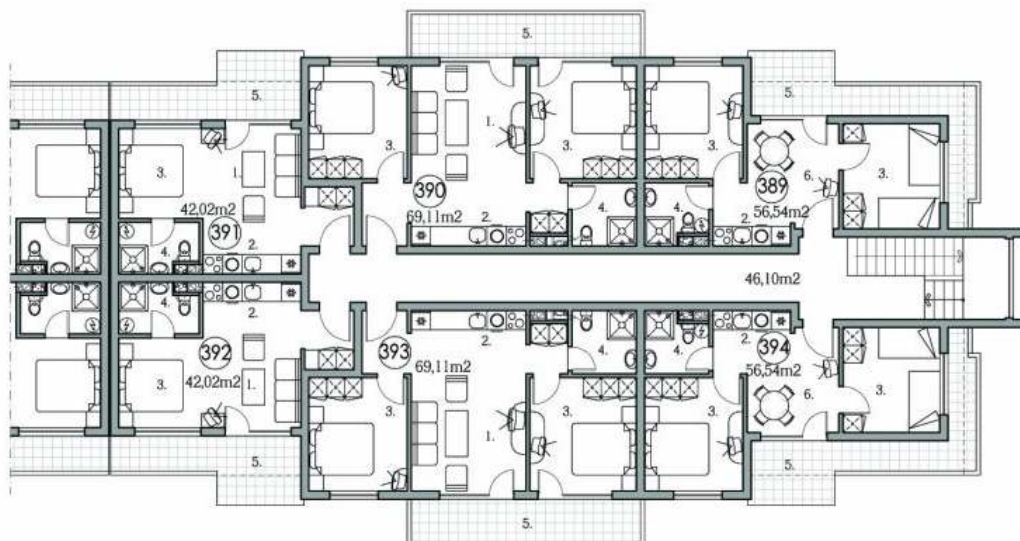

THIRD FLOOR scale 1:150

- 1.Living room
- 2.Kitchen
- 3.Bedroom
- 4.Bathroom
- 5.Terrace
- 6.Dining room with kitchen box

HOLIDAY FORT CLUB - C2