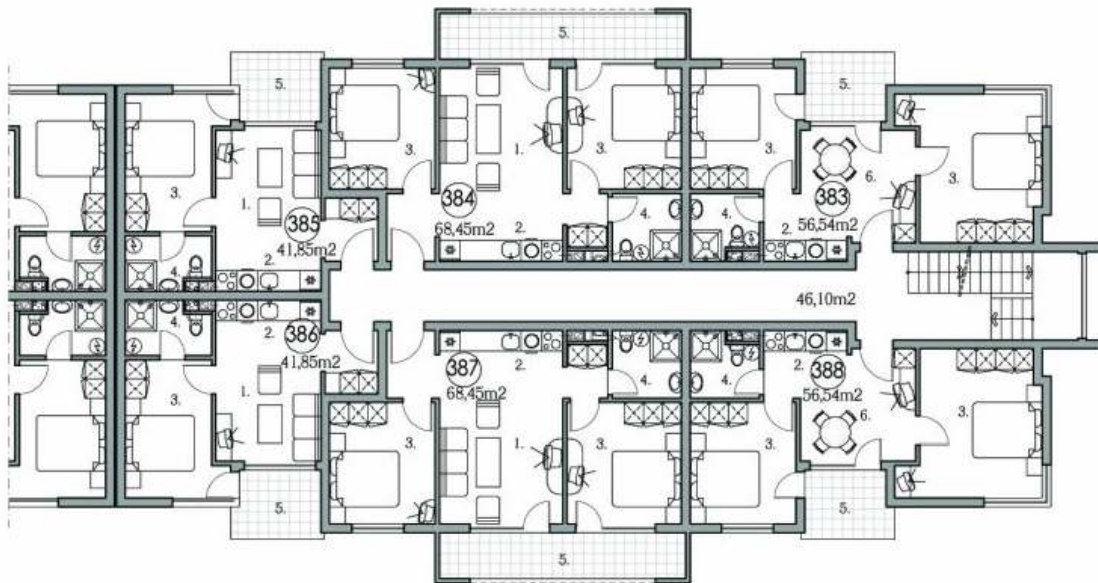

SECOND FLOOR scale 1:150

- 1.Living room
- 2.Kitchen
- 3.Bedroom
- 4.Bathroom
- 5.Terrace
- 6.Dining room with kitchen box

HOLIDAY FORT CLUB - C2