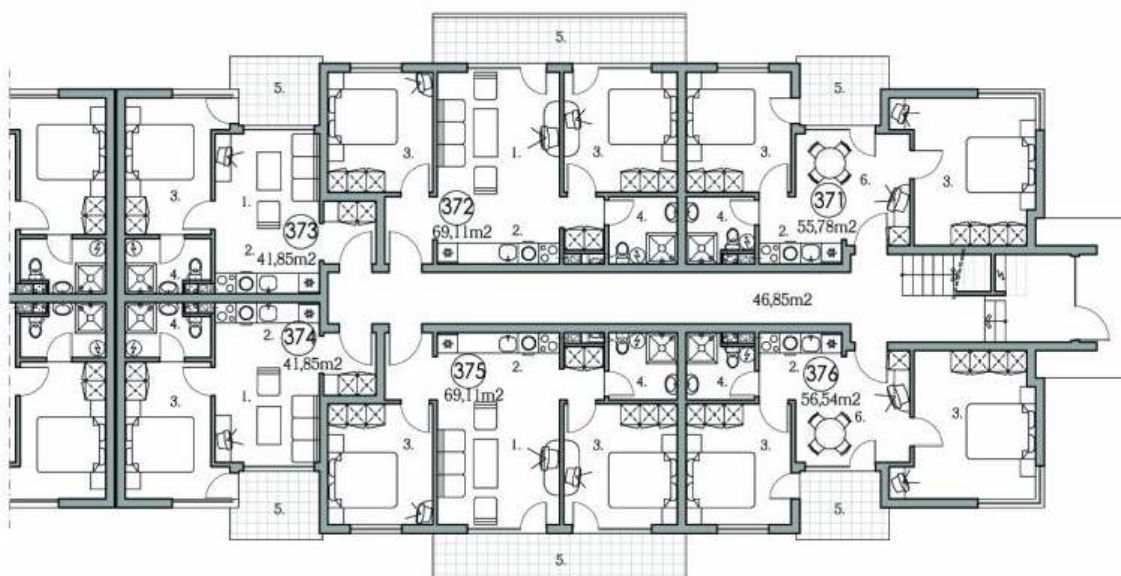

GROUND FLOOR scale 1:150

- 1.Living room
- 2.Kitchen
- 3.Bedroom
- 4.Bathroom
- 5.Terrace
- 6.Dining room with kitchen box

HOLIDAY FORT CLUB - C2