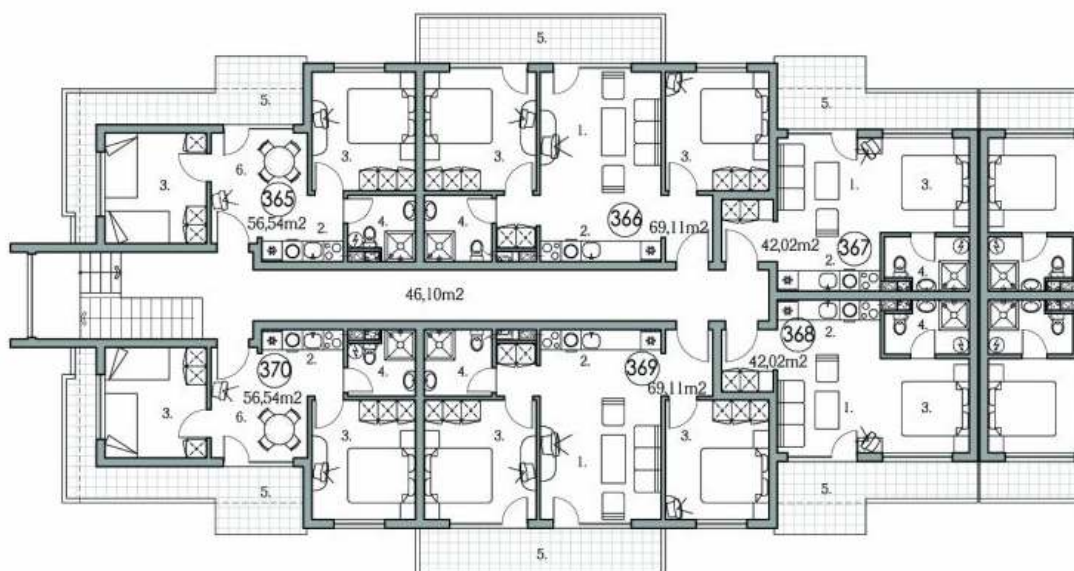

**THIRD FLOOR scale 1:150**

- 1.Living room
- 2.Kitchen
- 3.Bedroom
- 4.Bathroom
- 5.Terrace
- 6.Dining room with kitchen box

**HOLIDAY FORT CLUB - C1**