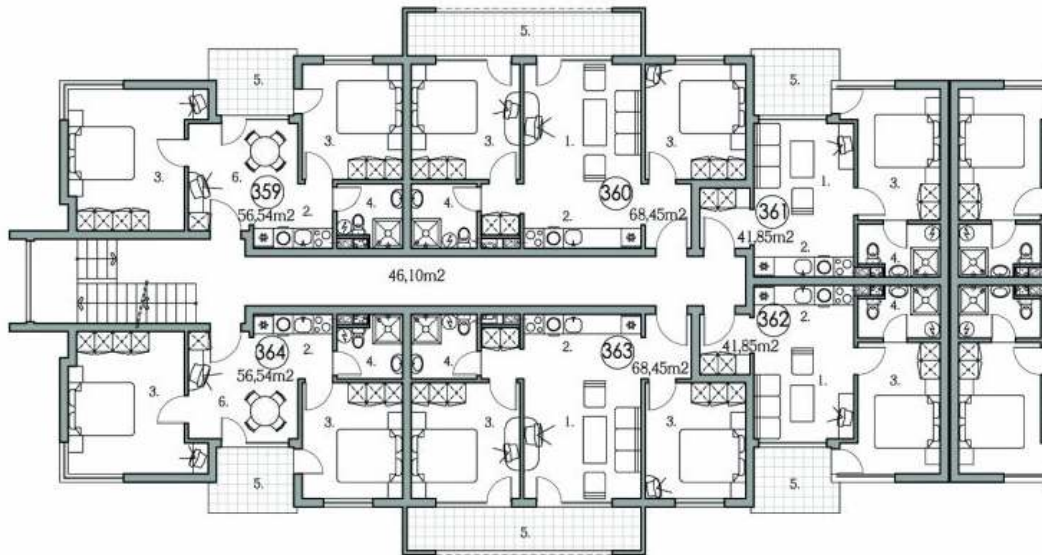

SECOND FLOOR scale 1:150

- 1.Living room
- 2.Kitchen
- 3.Bedroom
- 4.Bathroom
- 5.Terrace
- 6.Dining room with kitchen box

HOLIDAY FORT CLUB - C1