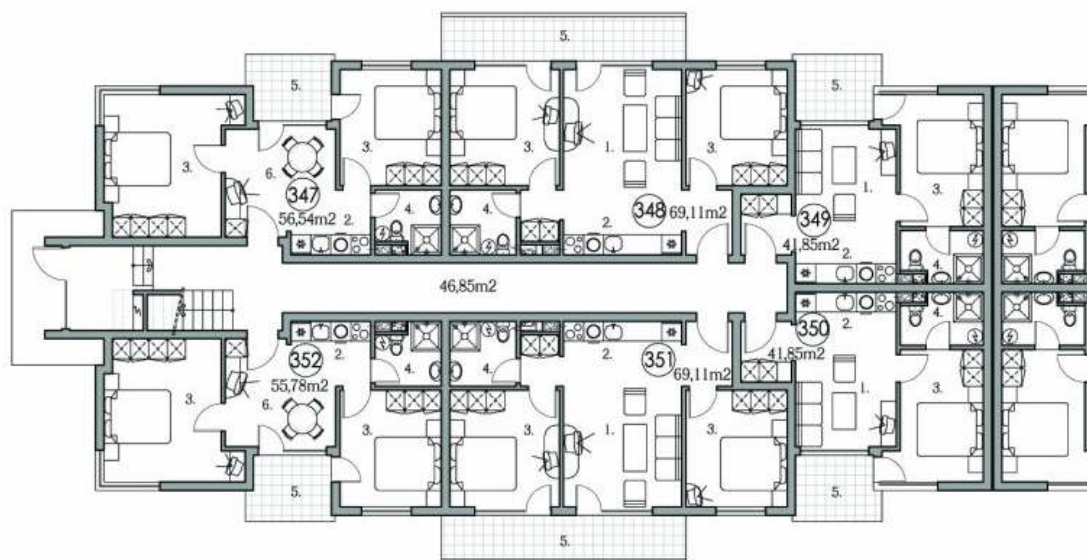

GROUND FLOOR scale 1:150

- 1.Living room
- 2.Kitchen
- 3.Bedroom
- 4.Bathroom
- 5.Terrace
- 6.Dining room with kitchen box

HOLIDAY FORT CLUB - C1