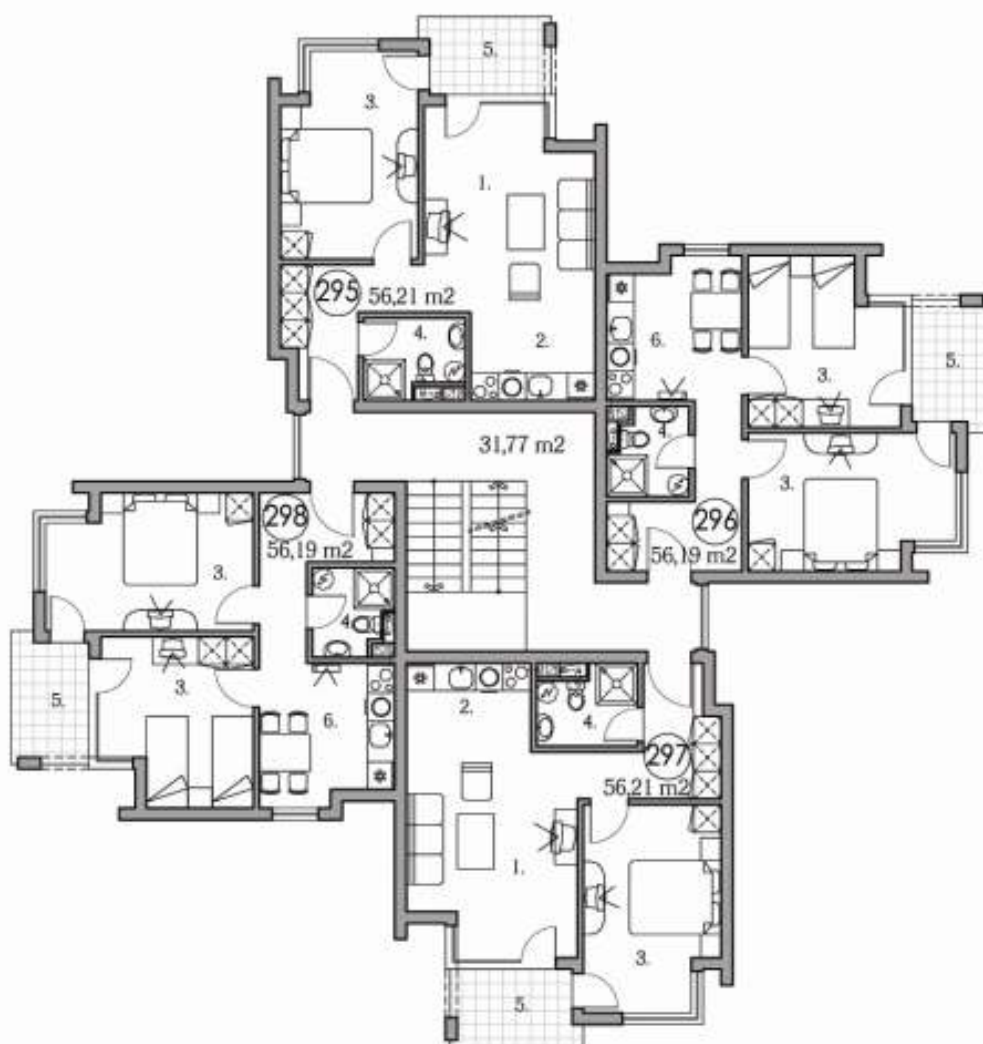

SECOND FLOOR scale 1:150

- 1. Living room
- 2. Kitchen
- 3. Bedroom
- 4. Bathroom
- 5. Terrace
- 6. Dining room with kitchen box

HOLIDAY FORT CLUB - B4