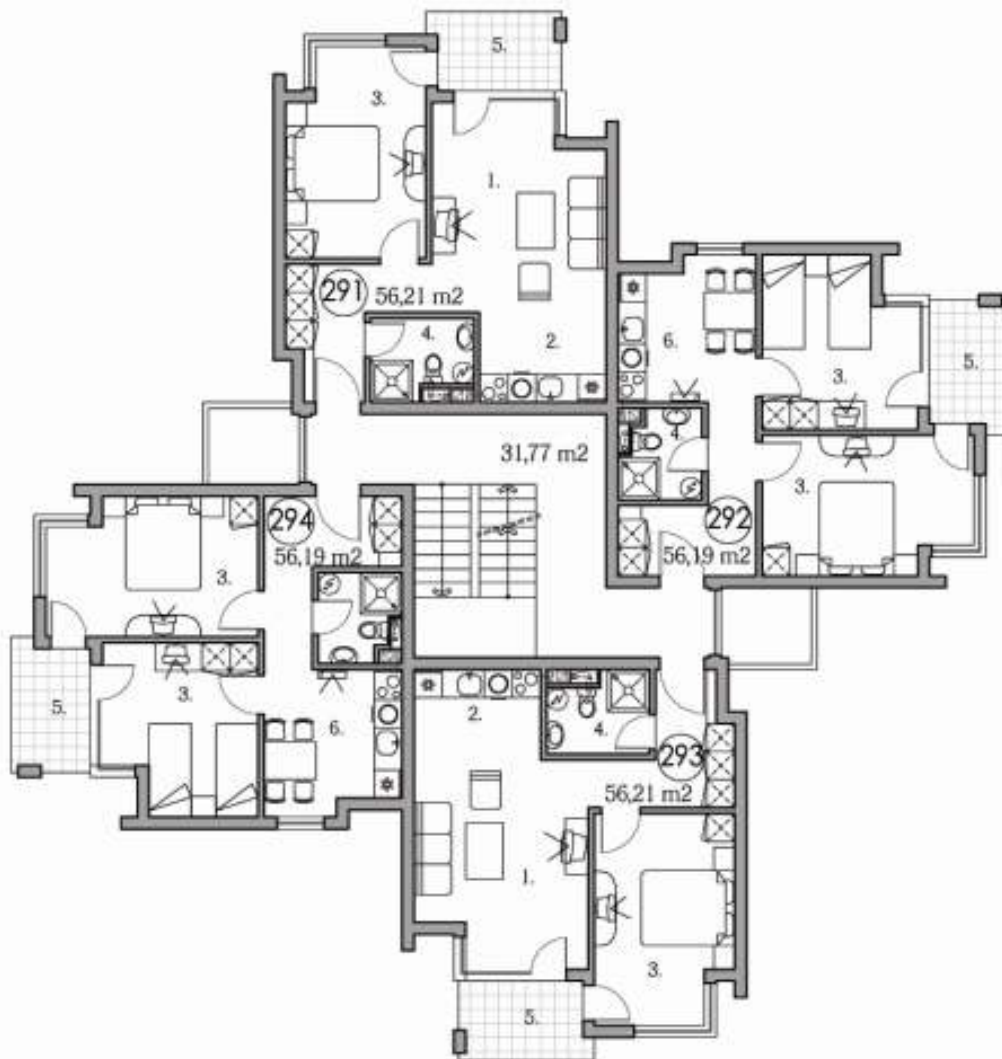

FIRST FLOOR scale 1:150

- 1. Living room
- 2. Kitchen
- 3. Bedroom
- 4. Bathroom
- 5. Terrace
- 6. Dining room with kitchen box

HOLIDAY FORT CLUB - B4