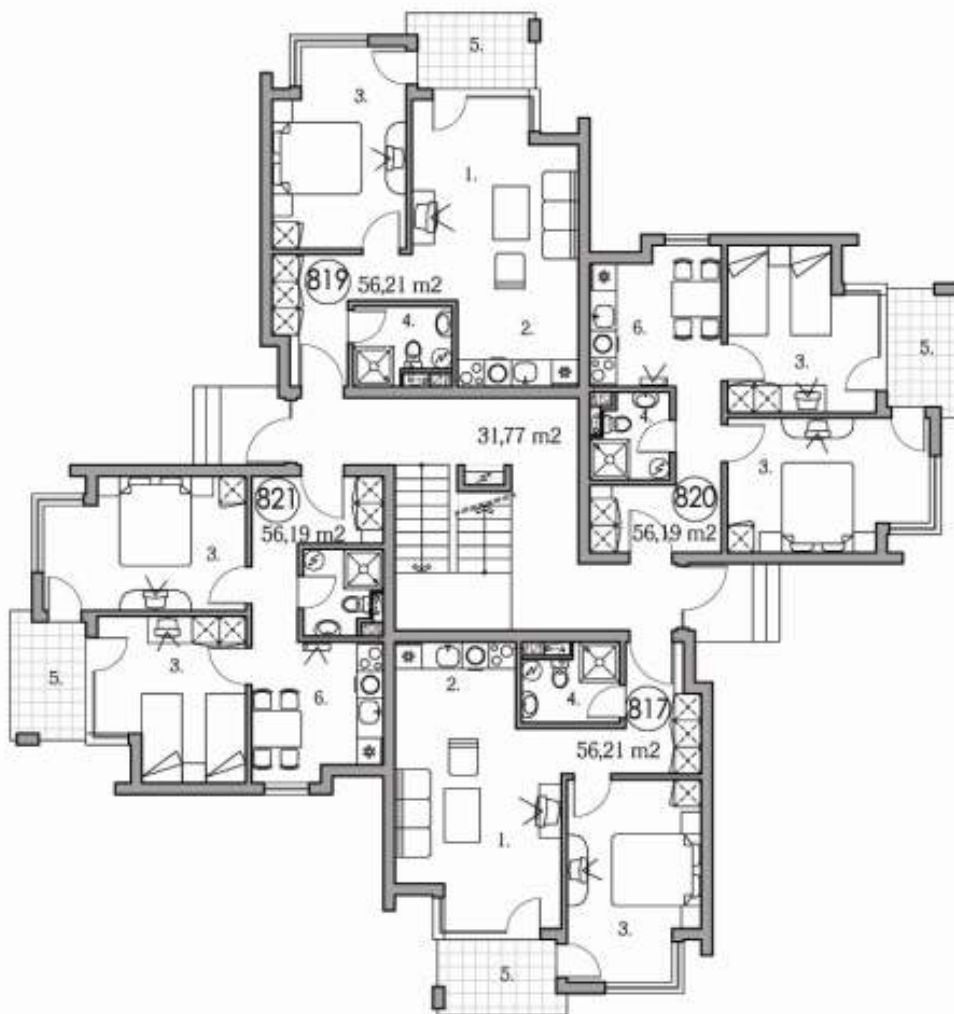

GROUND FLOOR scale 1:150

- 1.Living room
- 2.Kitchen
- 3.Bedroom
- 4.Bathroom
- 5.Terrace
- 6.Dining room with kitchen box

HOLIDAY FORT CLUB - B4