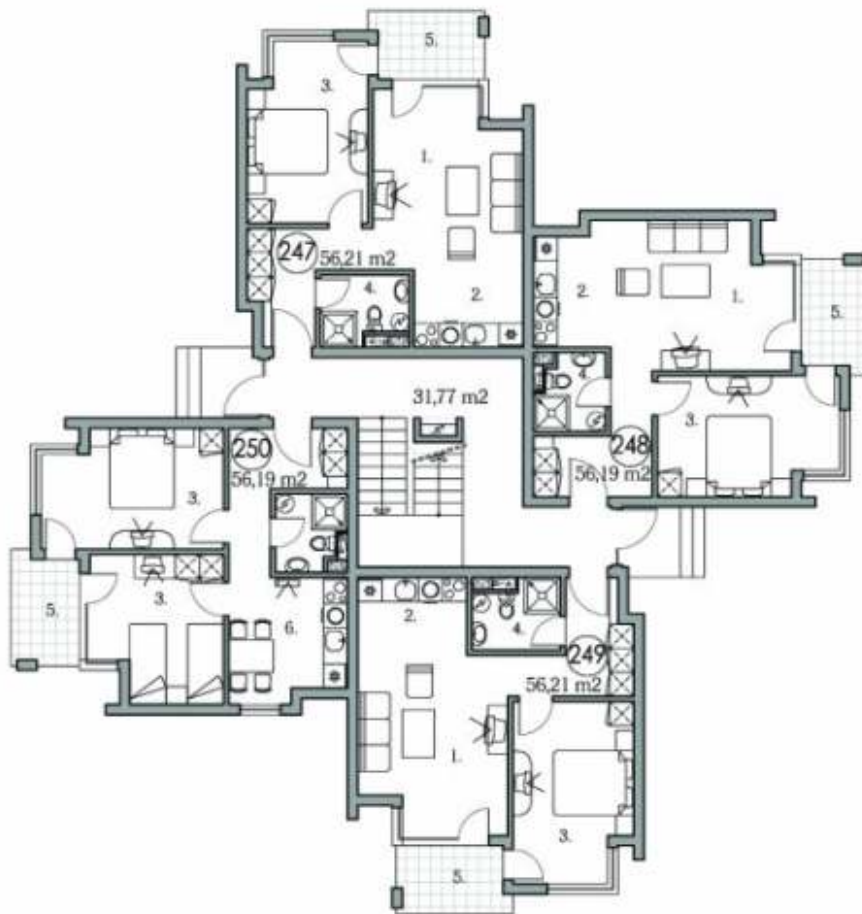

**GROUND FLOOR scale 1:150**

- 1.Living room
- 2.Kitchen
- 3.Bedroom
- 4.Bathroom
- 5.Terrace
- 6.Dining room with kitchen box

**HOLIDAY FORT CLUB - B1**