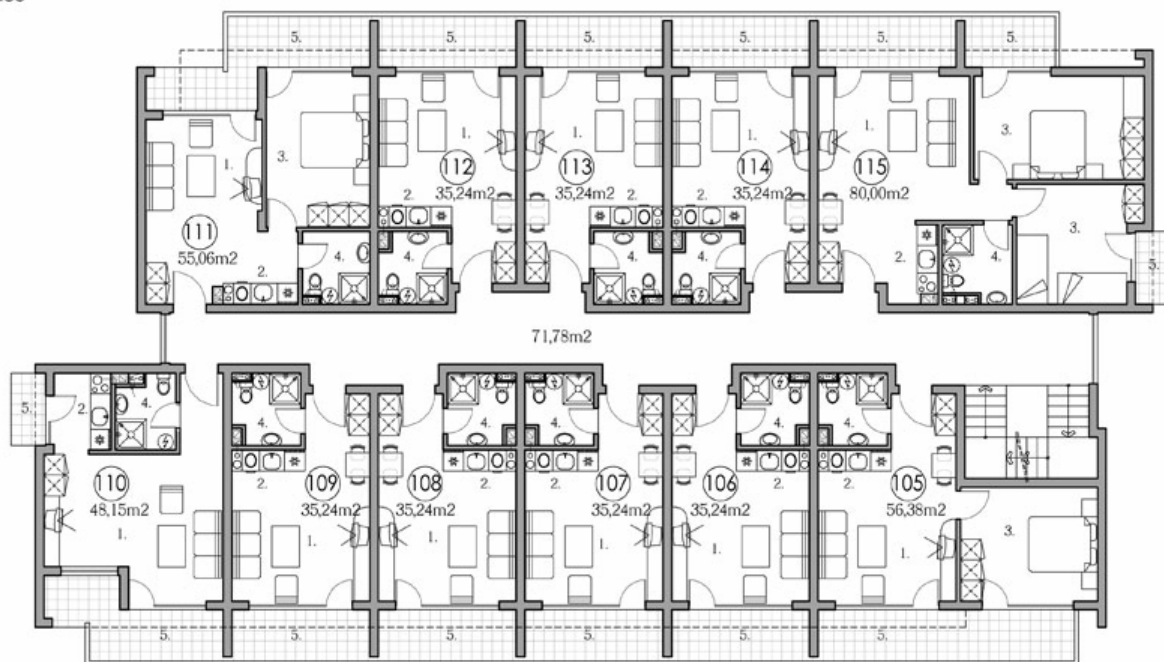

SECOND FLOOR scale 1:150

- 1.Living room
- 2.Kitchen
- 3.Bedroom
- 4.Bathroom
- 5.Terrace

HOLIDAY FORT CLUB - A3