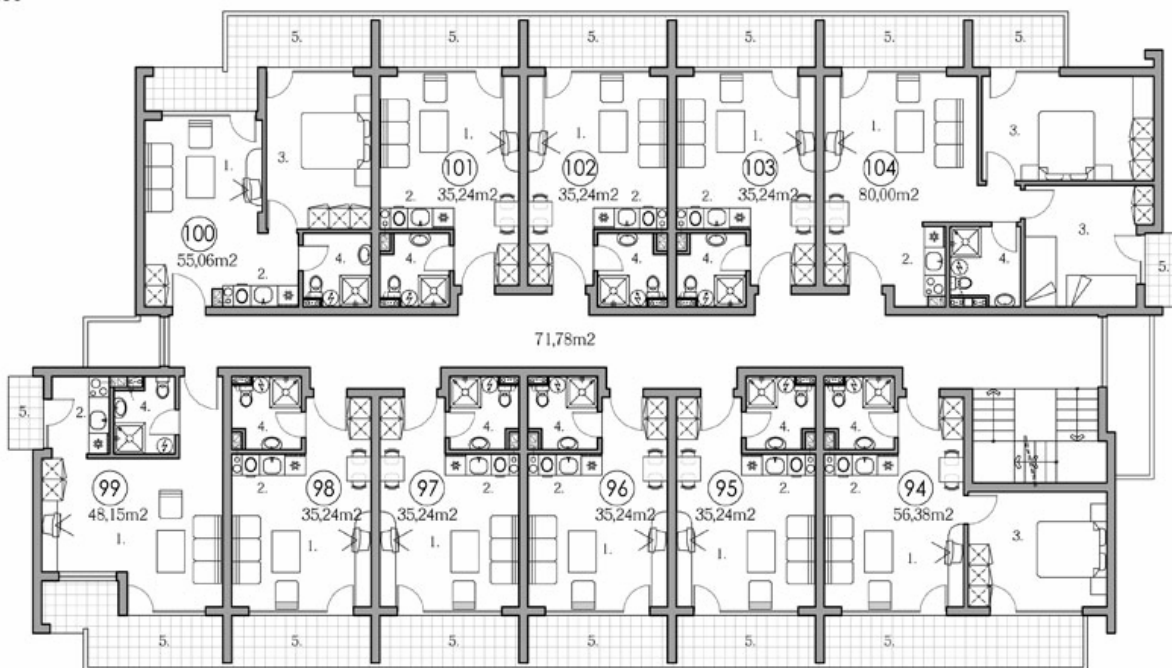

FIRST FLOOR scale 1:150

- 1.Living room
- 2.Kitchen
- 3.Bedroom
- 4.Bathroom
- 5.Terrace

HOLIDAY FORT CLUB - A3