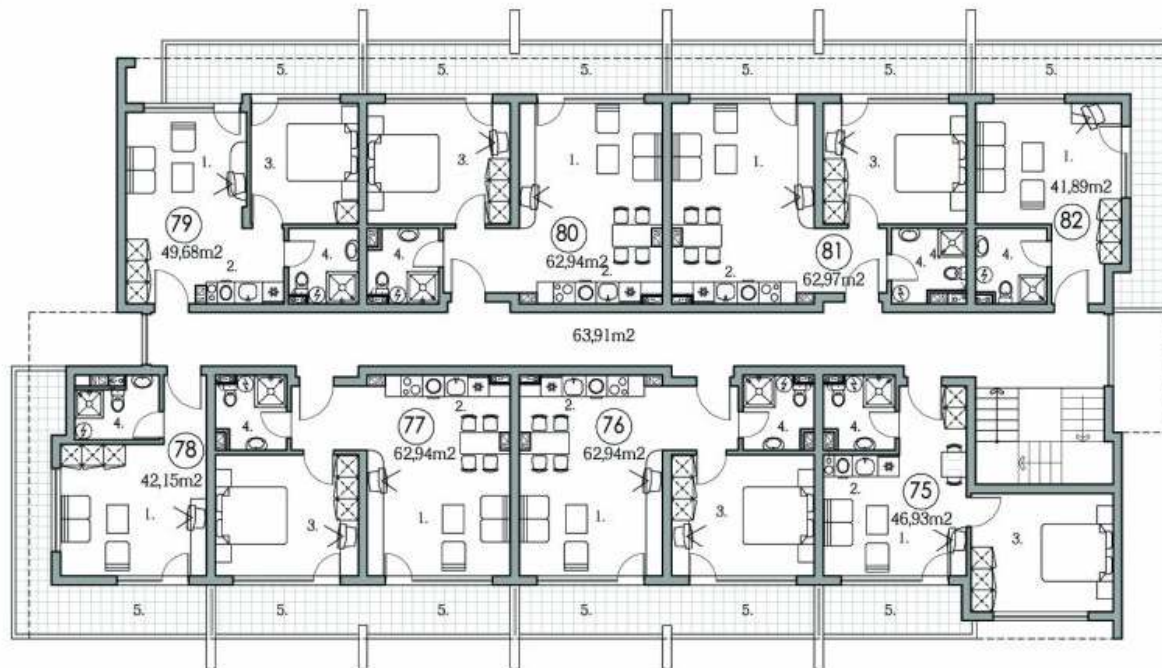

THIRD FLOOR scale 1:150

- 1.Living room
- 2.Kitchen
- 3.Bedroom
- 4.Bathroom
- 5.Terrace

HOLIDAY FORT CLUB - A2