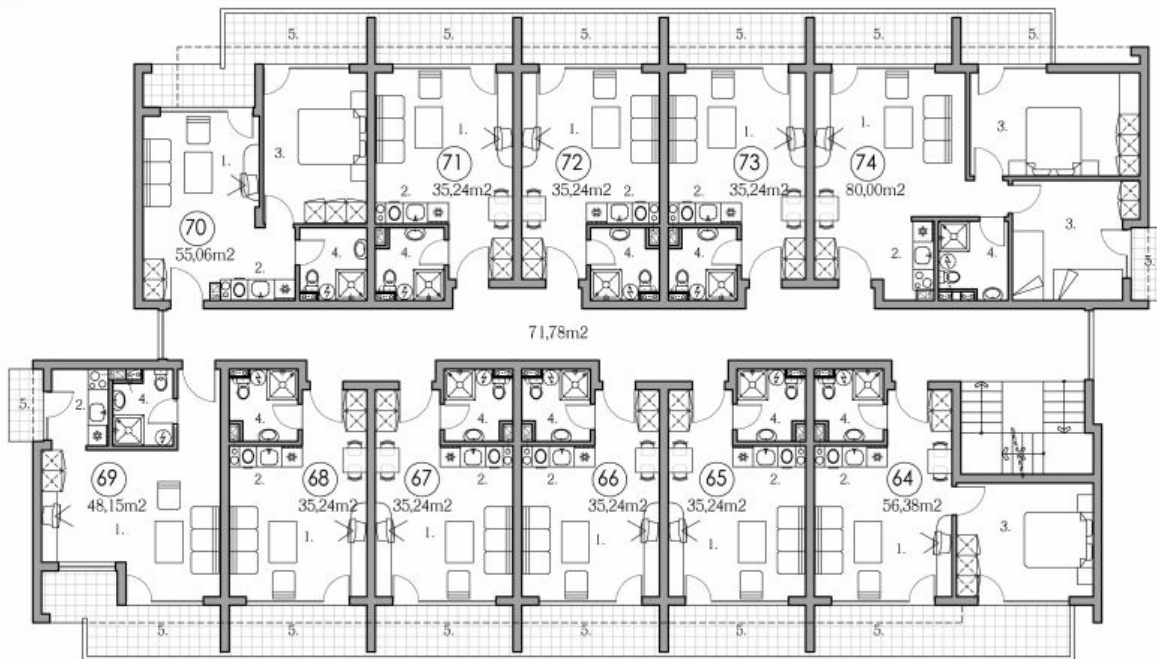

SECOND FLOOR scale 1:150

- 1. Living room
- 2. Kitchen
- 3. Bedroom
- 4. Bathroom
- 5. Terrace

HOLIDAY FORT CLUB - A2