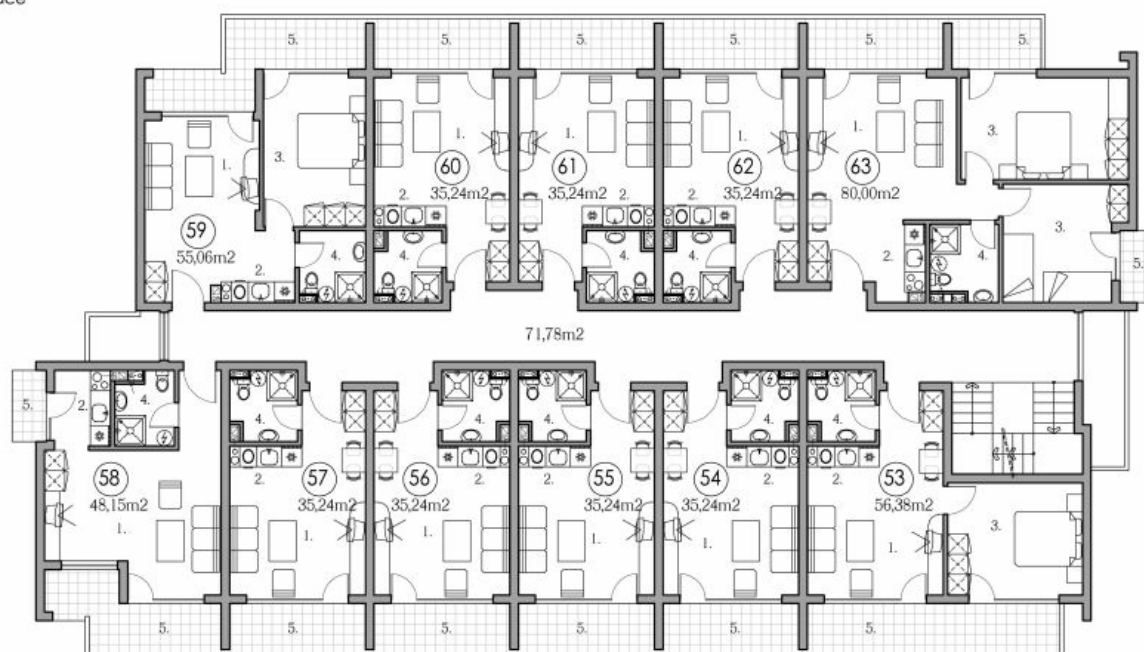

FIRST FLOOR scale 1:150

- 1.Living room
- 2.Kitchen
- 3.Bedroom
- 4.Bathroom
- 5.Terrace

HOLIDAY FORT CLUB - A2