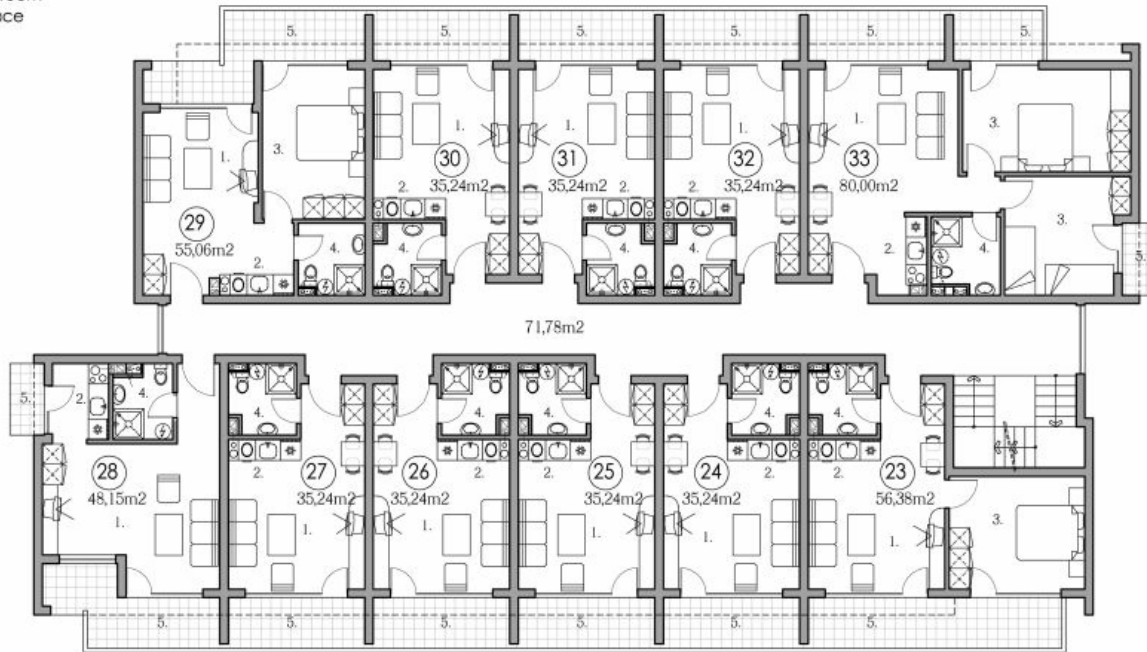

SECOND FLOOR scale 1:150

- 1. Living room
- 2. Kitchen
- 3. Bedroom
- 4. Bathroom
- 5. Terrace

HOLIDAY FORT CLUB - A1