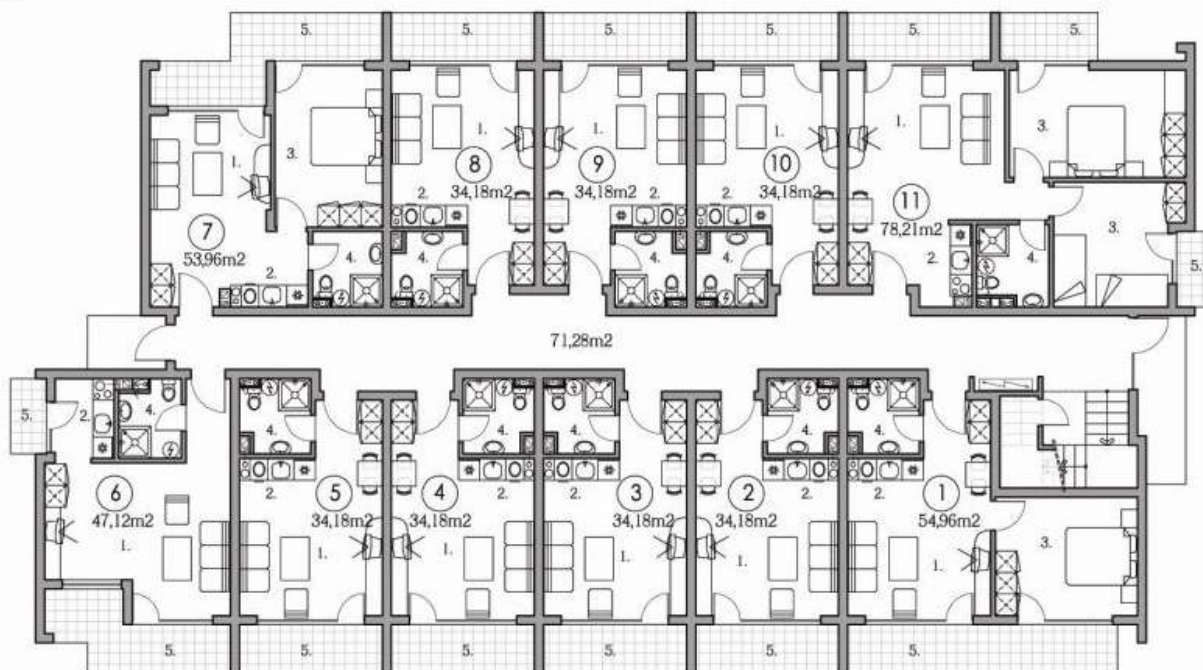

GROUND FLOOR scale 1:150

- 1.Living room
- 2.Kitchen
- 3.Bedroom
- 4.Bathroom
- 5.Terrace

HOLIDAY FORT CLUB - A1