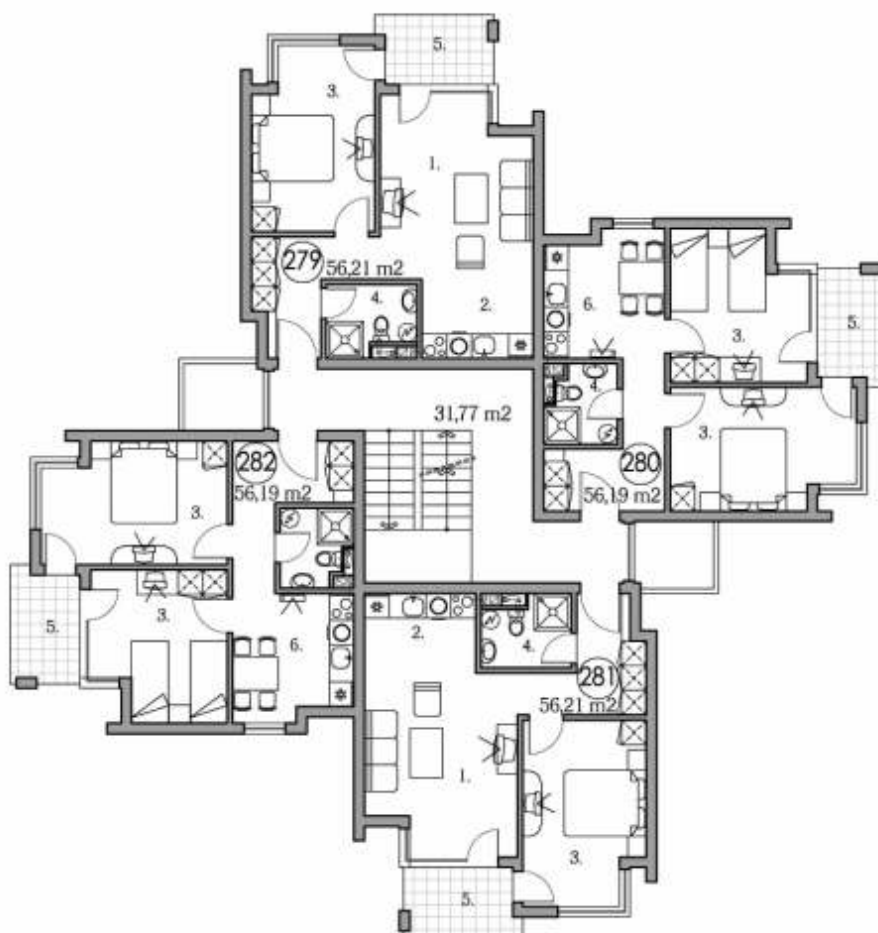

FIRST FLOOR scale 1:150

- 1.Living room
- 2.Kitchen
- 3.Bedroom
- 4.Bathroom
- 5.Terrace
- 6.Dining room with kitchen box

HOLIDAY FORT CLUB - B3