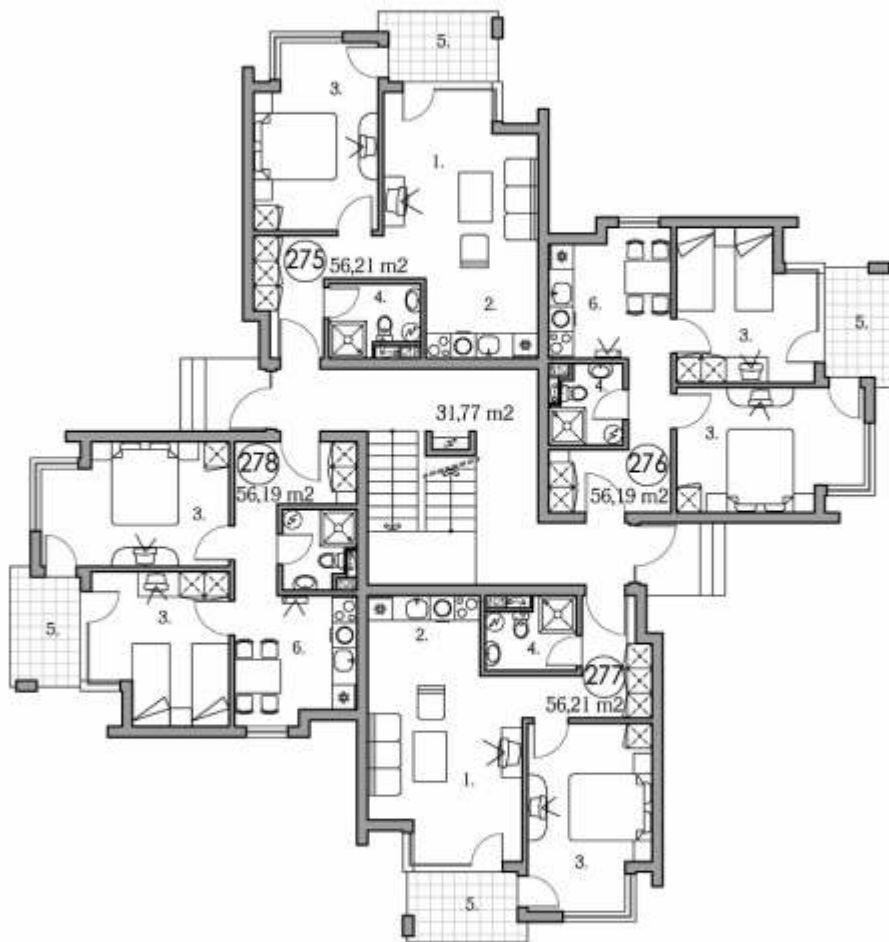

GROUND FLOOR scale 1:150

- 1.Living room
- 2.Kitchen
- 3.Bedroom
- 4.Bathroom
- 5.Terrace
- 6.Dining room with kitchen box

HOLIDAY FORT CLUB - B3